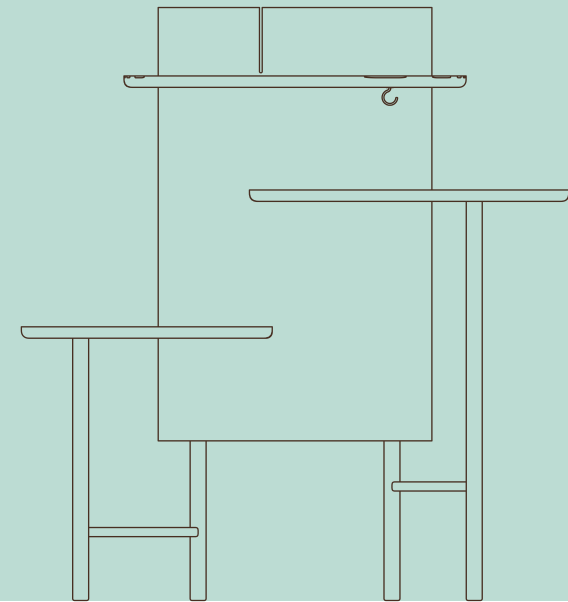

O CÉU

Collection 2016/2017
MATTHIAS LEHNER

OCÉU

CANTINA

The CANTINA benches are characterised by its significant, horizontal bar that divides the angled seat and highlights the stability and comfort. Giving attention to this rarely considered object is stimulated by the pleasure of unconventional get-togethers. The bench comes in three sizes, in oak or walnut, combined with a range of colours.

CANTINA-S

STOOL

W 50cm

D 40cm

H 45cm

CUSTOMIZED PARTS

seat top

seat bottom