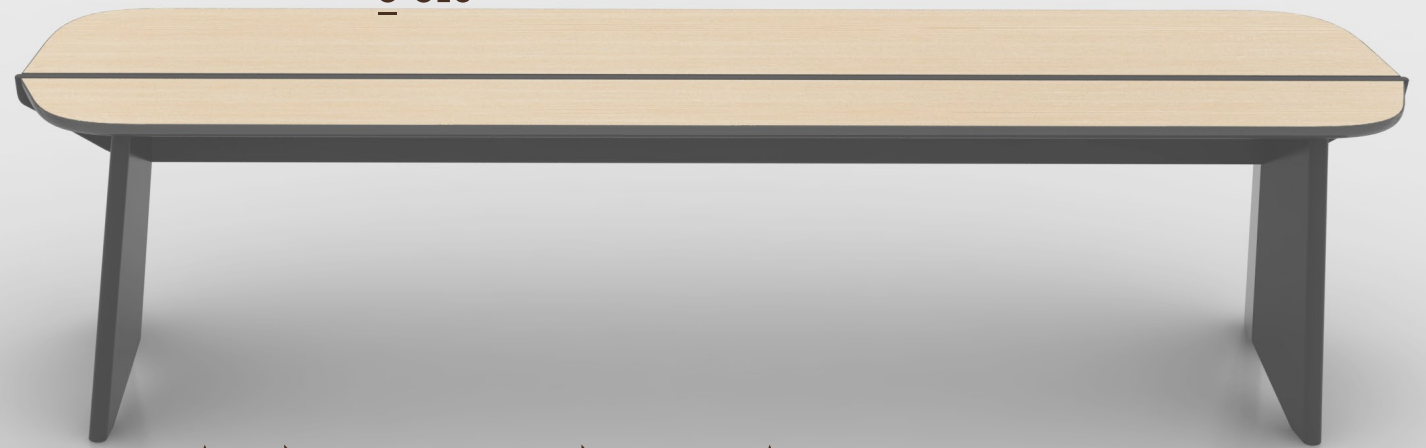

O CÉU

Collection 2016/2017
MATTHIAS LEHNER

OCÉU

CANTINA

The CANTINA benches are characterised by its significant, horizontal bar that divides the angled seat and highlights the stability and comfort. Giving attention to this rarely considered object is stimulated by the pleasure of unconventional get-togethers. The bench comes in three sizes, in oak or walnut, combined with a range of colours.

CANTINA-S

STOOL

W 50cm

D 40cm

H 45cm

CUSTOMIZED PARTS

seat top

seat bottom