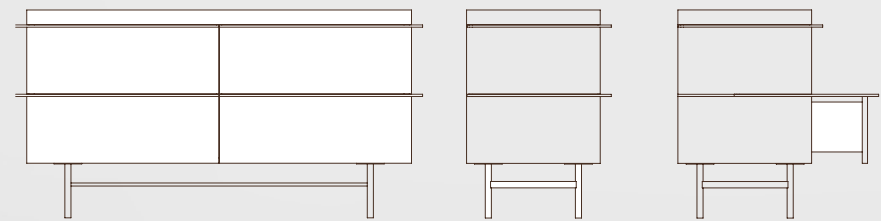

SIDEBOARD LARGE

W 147,6cm D 52,2cm H 75cm

ITEM NUMBER OC1002

CUSTOMIZED PARTS

sideboard

metal legs

drawer inside

WOOD