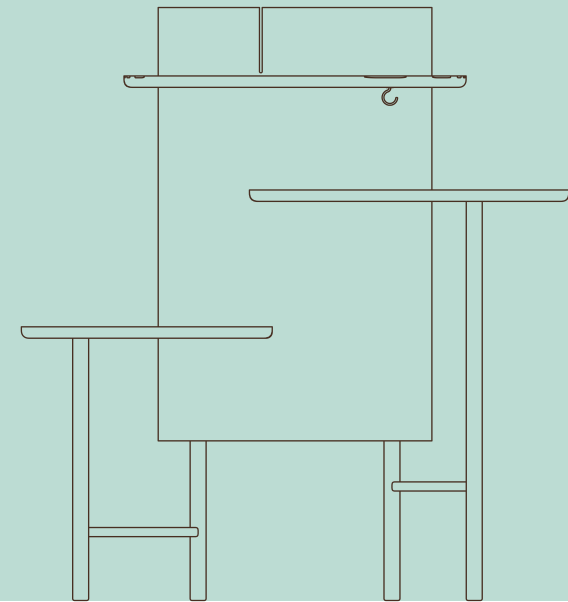

O CÉU

Collection 2016/2017
MATTHIAS LEHNER

○ CÉU

COLLAGE

COLLAGE is a cubical sideboard with a grid of compartments to collect tiles and memorable objects. Available with two or four drawers, the revolving handle gives the impression of an intersected layer. Furthermore the interior is refined with a selection of colours. The unique design is completed by delicate metal legs, giving a weightless appearance, to the monolithic shape.

COLLAGE-S

SIDEBOARD SMALL

W 71,3cm D 52,2cm H 100cm

CUSTOMIZED PARTS

sideboard

metal legs

drawer inside

WOOD

SIDEBOARD LARGE

W 147,6cm D 52,2cm H 75cm

ITEM NUMBER OC1002

CUSTOMIZED PARTS

sideboard

metal legs

drawer inside

WOOD