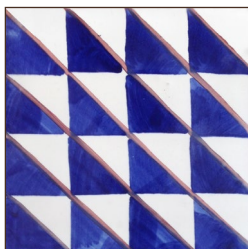

01 - TILE HANDPAINTED GRÁFICO***