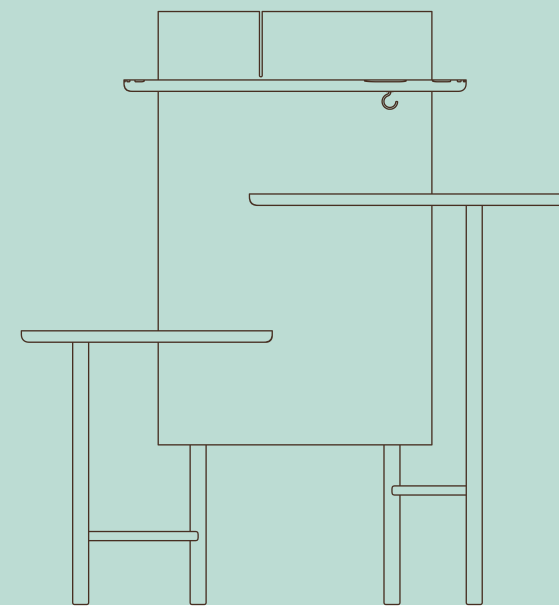

O CÉU

Collection 2016/2017
MATTHIAS LEHNER

O CÉU

CHEFÉ

CHEFÉ fulfils the desire of a contemporary and representative desk. It's equipped with a hanging drawer in the front and two integrated cases in the rear. One long case to hide the cable management and a short one, with a removable box for writing utensils. The desk comes in oak or walnut, combined with black or white colour finish. To guarantee a high durability and best writing comfort, the tabletop is additionally refined with a scratch resistant surface.

CHEFÉ

DESK

W 140cm D 75cm H 74cm

CUSTOMIZED PARTS

legs + flap + drawer

desktop

WOODS

natural oak